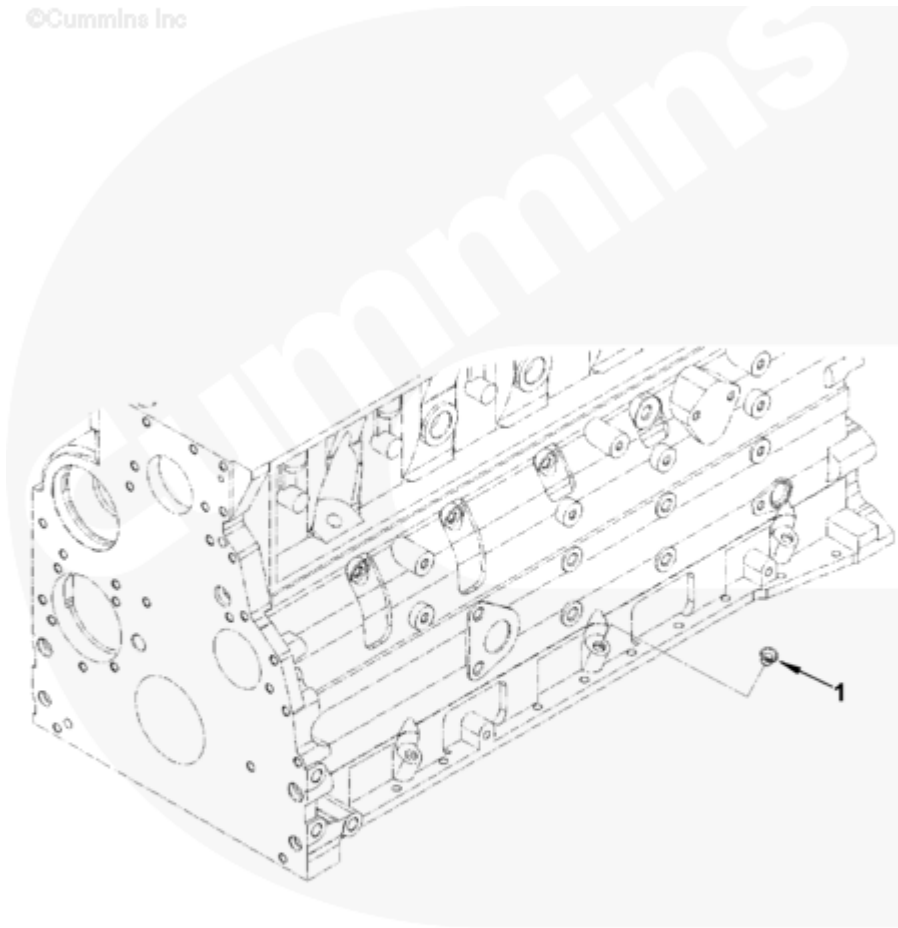

Ig900gk

[SMALL](#) | [MEDIUM](#) | [LARGE](#)

Cart	Ref No	Part Number	Part Description	Required	Remarks
<a href="#">View My Cart</a>					
		<a href="#">LG9035</a>	Oil Level Gauge		<a href="#">Plugs used for B series 6...(More)</a>
					cylinder engines when oil
					gauge tube and dipstick
					are supplied by customer.
<input type="checkbox"/>	1	<a href="#">3905368</a>	Expansion Plug		